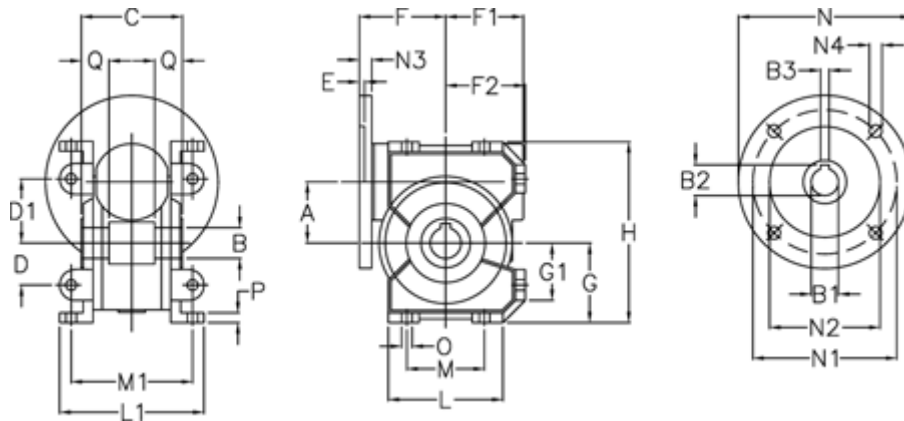

# Data Sheet

Article number: 3918049024033

Description: Worm gear with st. steel hollow shaft  
VF 49 EP-U-24- 80B14

## Measures

a = 49.5	E = 3.0	L = 93	N4 = 7.0
B = 25	F = 70	L1 = 117.0	O = 8.5
B1 E7 = 19	F1 = 63	M = 63	P = 8
B2 = 21.8	F2 = 64.5	M1 = 98.5	Q = 22.5
B3 H9 = 6	g = 64.5	N = 120	
C = 82	G1 = 46.5	N1 = 100	
D = 34	H = 146.5	N2 = 80	
D1 = 52	H1 = 110.5	N3 = 10.0	